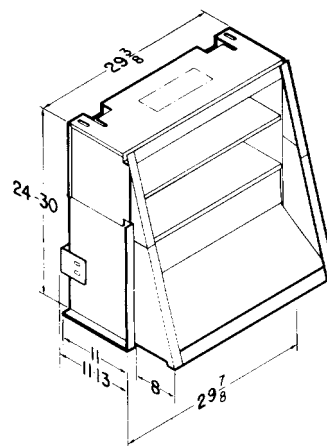

- The Hideaway offers clean cabinet lines, effective ventilation and over-the-range storage.
- Accommodates 30" wide by 24" to 30" high face frame cabinets.
- Fluorescent cooktop lighting (lamps sold separately).
- Powerful, quiet 360 CFM/4.5 sone performance (vertical discharge only).
- Blower and light automatically turn on when hood is pulled out.
- Heat Sentry™ detects excessive heat and adjusts blower speed to high automatically.
- Designed for ducted (vertical discharge only) installations. Includes 3¼" x 10" damper adapter.
- Must order Rough-In Kit model 113123 for installation, purchase separately.